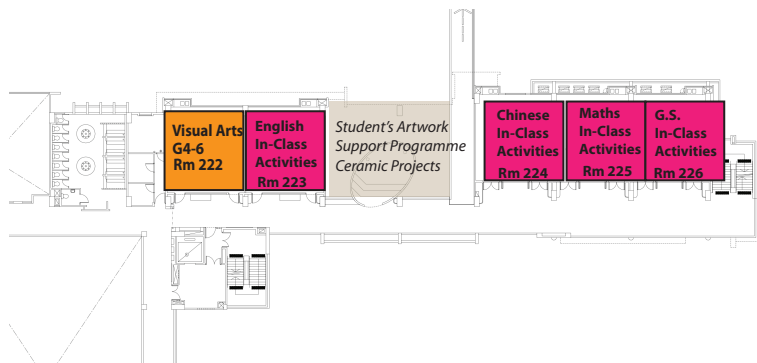

-APA Fai-chun

-Headteacher's Souvenirs

-Headmaster's Stall

Computer Studies  
Computer Room  
Rm 103

Beaver  
Activities  
Rm 102

Visual Arts G1-3  
Rm 101

TUCK SHOP  
(109)

PE STORE  
(105)

PREP. ROOM  
FOR COMPUTER  
ASST. LEARNING  
ROOM  
(107)

GUIDANCE  
COUNSELLOR  
ROOM  
(108)

CHANGING  
ROOM  
(102)

KITCHEN  
(106)

PLA 100

1/F

2/F

3/F