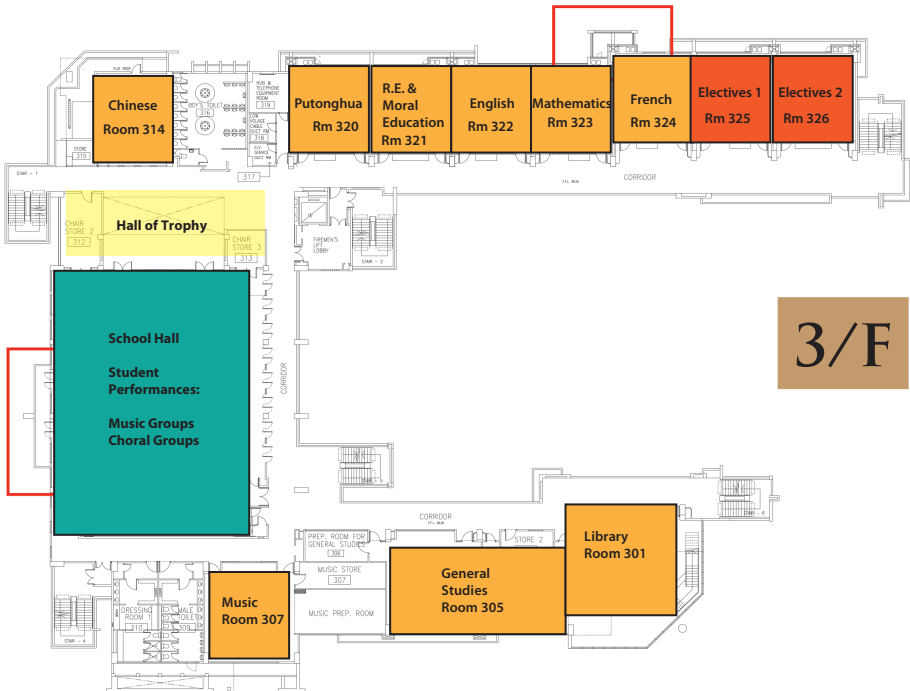

**Basketball Court**

- Opening Ceremony
- Student Performances
- Physical Education

G/F

Headteacher's Tea Room  
Rm 110

Guests Lunch /  
Afternoon Tea

1D  
Rm 115

1J  
Rm 116

1M  
Rm 117

1P  
Rm 118

1S  
Rm 119

-Tea Room Counter

DBSFL Stall

-DSOBA  
Sales Stall

-PTA Cafe

Covered Playground

-APA Cafe

-APA Fai-chun

-Headteacher's Souvenirs

-Headmaster's Stall

Computer Studies  
Computer Room  
Rm 103

Beaver  
Activities  
Rm 102

Visual Arts G1-3  
Rm 101

TUCK SHOP  
(109)

PE STORE  
(105)

PREP. ROOM  
FOR COMPUTER  
ASST. LEARNING  
ROOM  
(107)

GUIDANCE  
COUNSELLOR  
ROOM  
(108)

CHANGING  
ROOM  
(102)

KITCHEN  
(106)

PLA 100

1/F

2/F

3/F