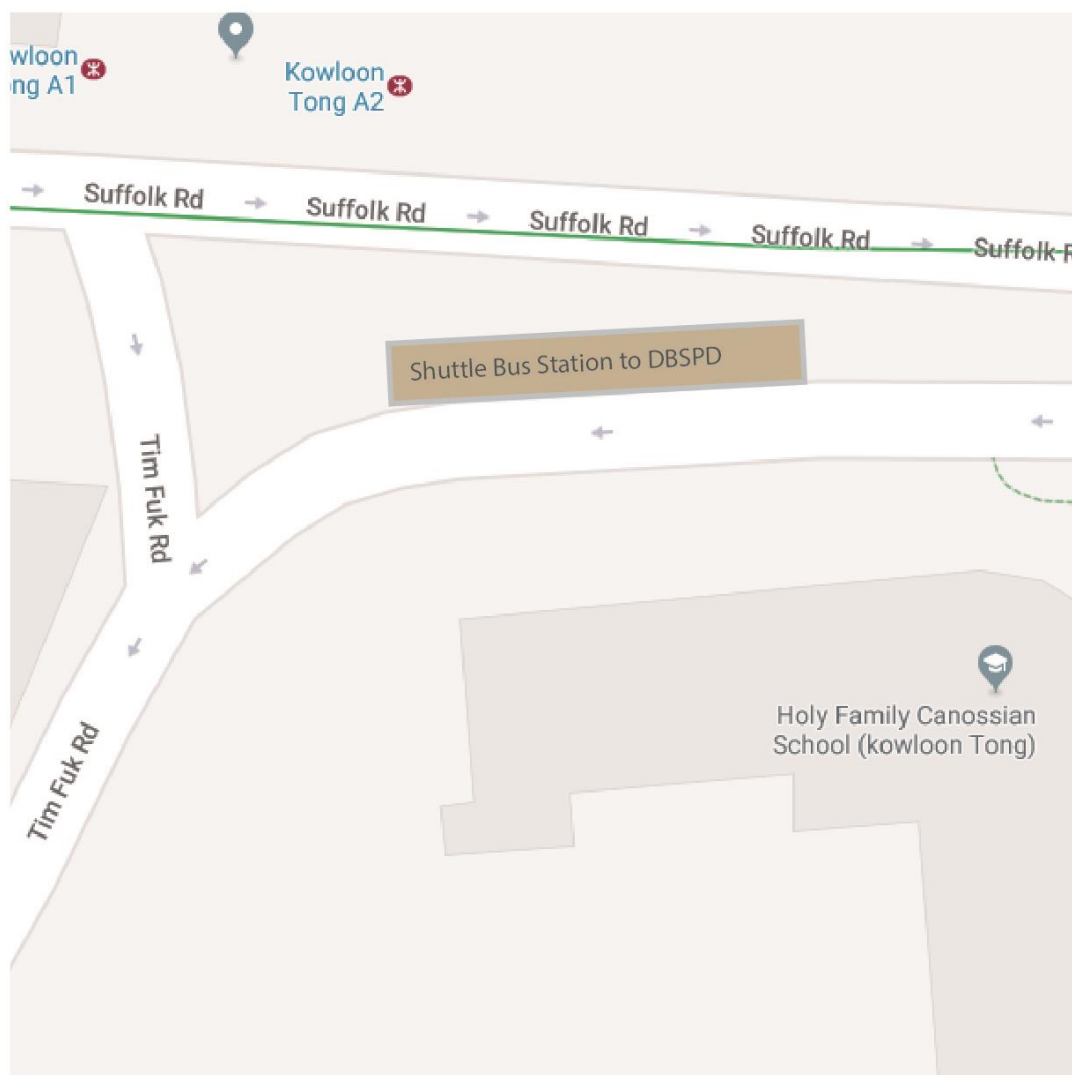

Open House Special Traffic Arrangement

Chi Ping Drive and School Drive will be closed to all vehicles from 10:00 a.m. to 5:00 p.m. except those with prior permission from the School. You are welcome to use our free shuttle bus services.

Open House Shuttle Bus Services

Free shuttle bus services will be provided for students, parents and friends of DBS. The shuttle bus will depart from Kowloon Tong Station and DBSPD (Roundabout) at intervals of 15 minutes. (No vehicles, except vehicles with special permission, will be allowed to drive into the school campus after 11:00 a.m.)

Please check the map below for details about the shuttle bus station and timetable.

Kowloon Tong Station

No. 8 Tim Fuk Road next to Kowloon Tong MTR Station Exit E	DBSPD (Roundabout)
11:15	
11:30	
11:45	
12:00	
12:15	
12:30	
12:45	
13:00	
13:15	
13:30	
13:45	
14:00	
14:15	
14:30 * (Last Shuttle Bus)	
	15:00
	15:15
	15:30
	15:45
	16:00
	16:15*
	16:30*
	16:45*
	17:00
17:15 (Last Shuttle Bus)	

** These shuttle buses will stop at the Secondary Division instead of the DBSPD roundabout as student performances will start at 4:15 p.m. Please walk across the school field in order to reach the Primary Division.*